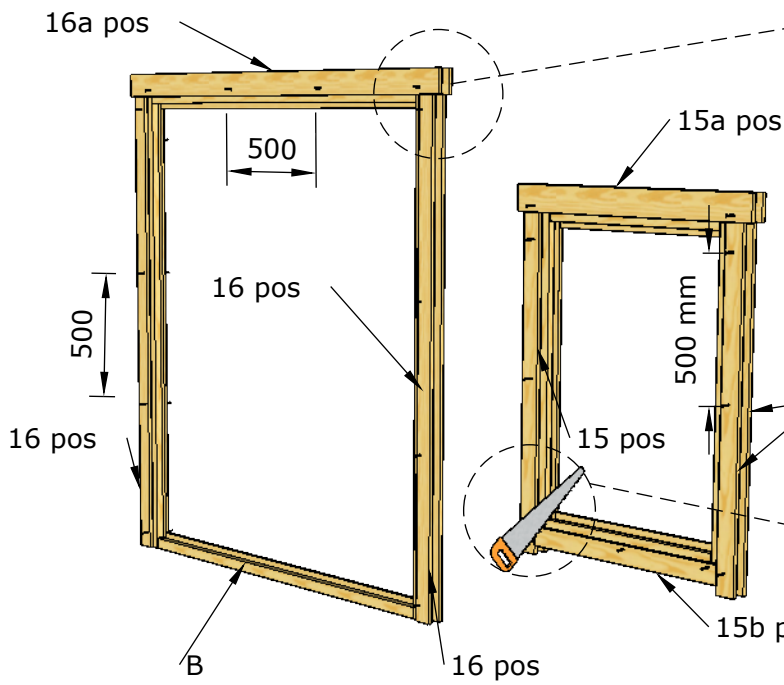

Screw 3.5x40*

16a pos

90 mm

50 mm

16 pos

Screw 3.5x35*

16a pos

500

16 pos

500

16 pos

B

16 pos

15a pos

500 mm

15 pos